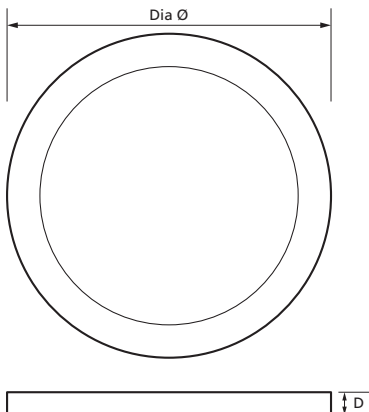

FLEXI-FIT Matt Black Bezel

Product Ref: **FFFB18B**

Technical Features:

- Magnetic fastening
- Fits easily over existing Flex-Fit Downlight
- Alternative trims available

Product Specification

Colour	Black
Compliance	UKCA, CE
IP Rating	IP20
Material	Steel
Mounting	Surface
Suitable for	FFF18CC - Flexi-Fit LED Circular Downlight only
Weight	0.080kg
Depth	15mm
Diameter Ø	219mm