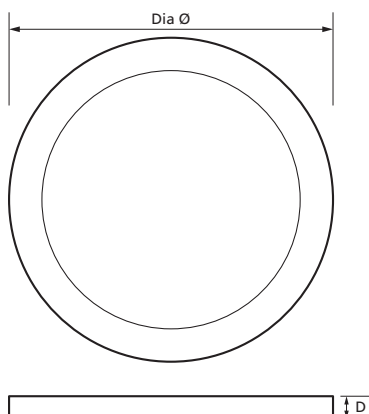

## Product Specification

Colour	Chrome
Compliance	UKCA, CE
IP Rating	IP20
Material	Steel
Mounting	Surface
Suitable for	FFF18CC - Flexi-Fit LED Circular Downlight only
Weight	0.080kg
Depth	15mm
Diameter Ø	219mm