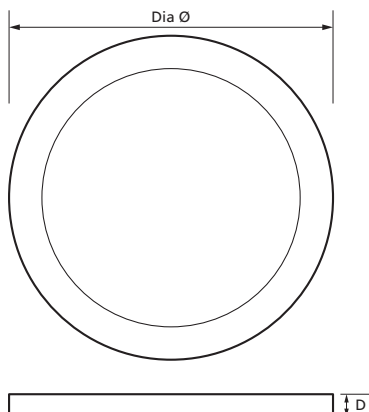

FLEXI-FIT Satin Nickel Bezel

Product Ref: **FFFB18SN**

Technical Features:

- Magnetic fastening
- Fits easily over existing Flex-Fit Downlight
- Alternative trims available

Product Specification

Colour	Satin Nickel
Compliance	UKCA, CE
IP Rating	IP20
Material	Steel
Mounting	Surface
Suitable for	FFF18CC - Flexi-Fit LED Circular Downlight only
Weight	0.080kg
Depth	15mm
Diameter Ø	219mm