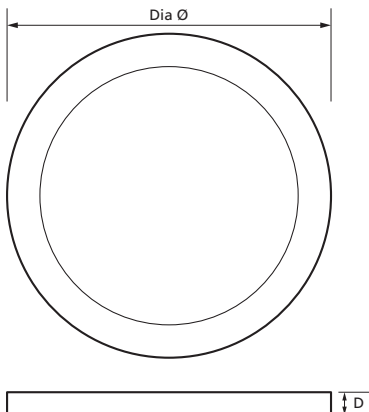

FLEXI-FIT Chrome Bezel

Product Ref: **FFFB24CH**

Technical Features:

- Magnetic fastening
- Fits easily over existing Flex-Fit Downlight
- Alternative trims available

Product Specification

Colour	Chrome
Compliance	UKCA, CE
IP Rating	IP20
Material	Steel
Mounting	Surface
Suitable for	FFF24CC - Flexi-Fit LED Circular Downlight only
Weight	0.160kg
Depth	15mm
Diameter Ø	293mm