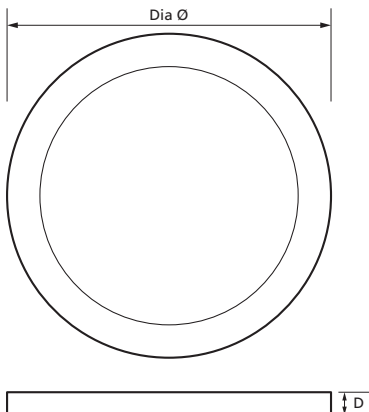

FLEXI-FIT Satin Nickel Bezel

Product Ref: **FFFB24SN**

Technical Features:

- Magnetic fastening
- Fits easily over existing Flex-Fit Downlight
- Alternative trims available

Product Specification

Colour	Satin Nickel
Compliance	UKCA, CE
IP Rating	IP20
Material	Steel
Mounting	Surface
Suitable for	FFF24CC - Flexi-Fit LED Circular Downlight only
Weight	0.160kg
Depth	15mm
Diameter Ø	293mm