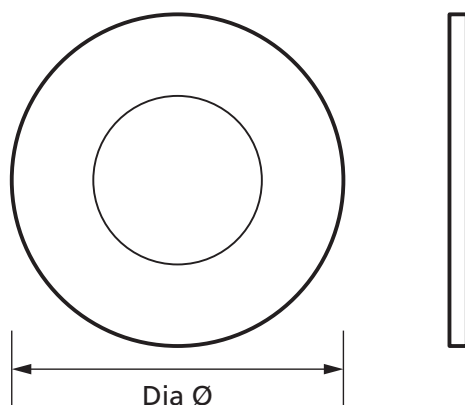

BLACK BEZEL for LED FRD Downlight

Product Ref: **FFRDBB**

Technical Features:

- Suitable for 5.5W LED FRD downlights
- Twist and lock or push-fit (dependant on downlight)

Product Specification

Colour	Black
Compliance	UKCA, CE
Material	Polycarbonate
Suitable For	5.5W LED FRD downlights
Weight	0.012kg
Diameter Ø	87mm