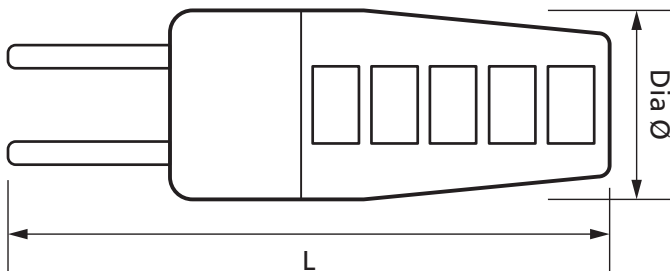

Essential 2W G4 LED Lamp 3000K (2 Pack)

Product Ref: **FG4/2P**

Technical Features:

- 10 super bright SMDs
- Low power consumption
- Long lamp life
- Low surface temperature
- Up to 90% energy savings
- No UV output
- Retrofit size
- Suitable replacement for a 10W or 20W halogen lamp
- Ideal for use in under cupboard lighting and bed-side table lamps

Product Specification

Beam Angle	330°
Cap Type	G4
Colour Temperature	3000K
Compliance	UKCA, CE
CRI	80
Dimmable	No
Energy Rating	F
Guarantee	1 Year
Finish	Clear
Lamp Life (L70/B50)	15000 hours
Lamp Type	LED Capsule
Lumens	200lm
Lumens (Useful) 360°	200lm
Mercury Content	0mg
Suitable For	Under cupboard lighting and bed-side table lamps
Switching Cycles	30000
Voltage Rating	12V
Wattage	2W
Weight	0.002kg
Diameter Ø	10mm
Length	36mm