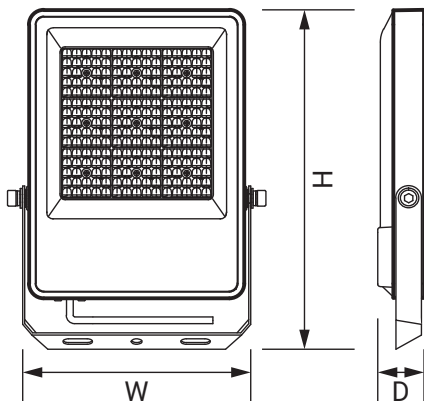

150W Guardian LED Asymmetric Floodlight

Product Ref: **FGF150ASY**

Technical Features:

- Die cast aluminium black powder coated body
- Pre-wired with 1m cable
- Can be installed without removing the bracket
- Colour Temperature: 4000K
- Lumens per Wattage: 120lm/W
- Lumens: 18000lm
- Beam Angle: ASY 110 x 45°
- 5 Year guarantee and 1 year on-site warranty

Product Specification

Beam Angle	ASY 110 x 45°
Cable Length	1m
Class	Class I
Colour	Black
Colour Temperature	4000K
Compliance	UKCA, CE
CRI	80
Finish	Powder Coated
Frequency	50/60 Hz
Guarantee	5 Years
IK Rating	IK07
IP Rating	IP65
Lamp Life (L70/B50)	50000 hours
Lens Colour	Clear
Lumens	18000lm
Material	Die-Cast Aluminium
Mounting	Surface
Operating Temperature	-20 - +40°C
Supplied With	1 metre of pre-wired cable and mounting bracket
Voltage Rating	230V
Wattage	150W
Weight	2.300kg
Depth	45mm
Height	346mm
Width	253mm