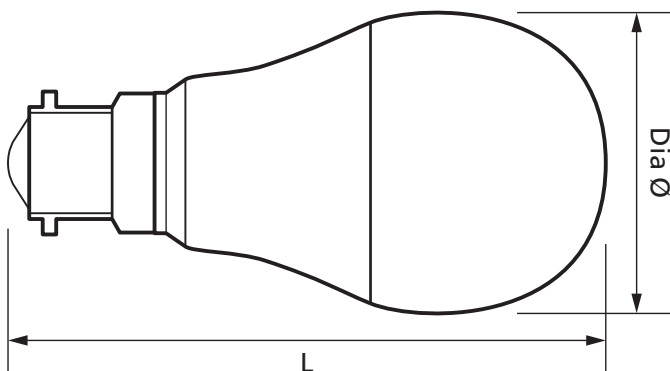

8W LED GLS

Green

Product Ref: **FGLSBC/GR**

Technical Features:

- Low power consumption
- Low surface temperature
- Polycarbonate cover
- No UV output
- Ideal for Festoon lighting

Product Specification

Beam Angle	200°
Cap Type	BC/B22
Colour	Green
Compliance	UKCA, CE
Dimmable	No
Energy Rating	G
Guarantee	2 Years
Lamp Life (L70/B50)	25000 hours
Lamp Type	LED GLS
Lens Colour	Green
Lumens	433lm
Lumens (Useful) 360°	433lm
Mercury Content	0mg
Suitable For	Festoon lighting
Switching Cycles	50000
Voltage Rating	230V
Wattage	8W
Weight	0.038kg
Diameter Ø	60mm
Length	109mm