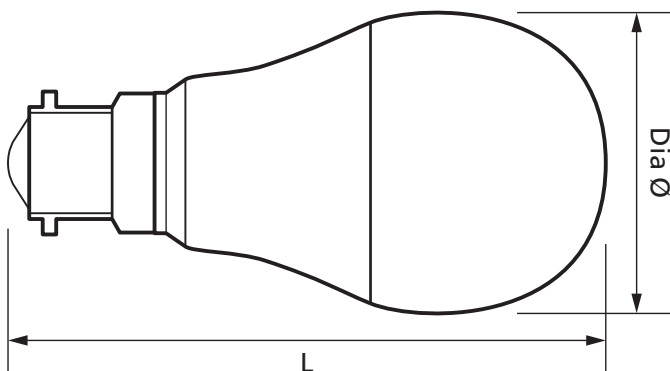

8W LED GLS

Red

Product Ref: **FGLSBC/RE**

Technical Features:

- Low power consumption
- Low surface temperature
- Polycarbonate cover
- No UV output
- Ideal for Festoon lighting

Product Specification

Beam Angle	200°
Cap Type	BC/B22
Colour	Red
Compliance	UKCA, CE
Dimmable	No
Energy Rating	G
Guarantee	2 Years
Lamp Life (L70/B50)	25000 hours
Lamp Type	LED GLS
Lens Colour	Red
Lumens	215lm
Lumens (Useful) 360°	215lm
Mercury Content	0mg
Suitable For	Festoon lighting
Switching Cycles	50000
Voltage Rating	230V
Wattage	8W
Weight	0.039kg
Diameter Ø	60mm
Length	109mm