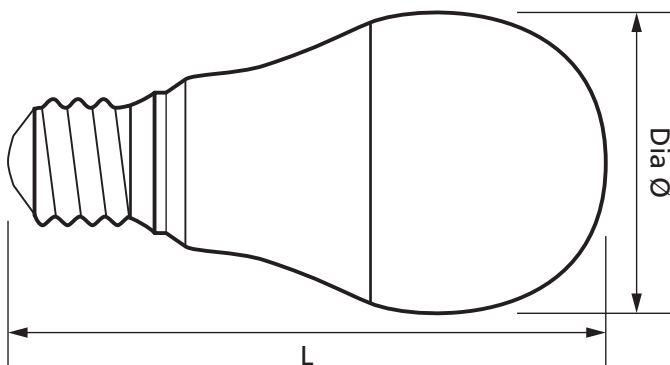

8W LED GLS

Blue

Product Ref: **FGLSES/BL**

Technical Features:

- Low power consumption
- Low surface temperature
- Polycarbonate cover
- No UV output
- Ideal for Festoon lighting

Product Specification

Beam Angle	200°
Cap Type	ES/E27
Colour	Blue
Compliance	UKCA, CE
Dimmable	No
Energy Rating	G
Guarantee	2 Years
Lamp Life (L70/B50)	25000 hours
Lamp Type	LED GLS
Lens Colour	Blue
Lumens	51lm
Lumens (Useful) 360°	51lm
Mercury Content	0mg
Suitable For	Festoon lighting
Switching Cycles	50000
Voltage Rating	230V
Wattage	8W
Weight	0.034kg
Diameter Ø	60mm
Length	109mm