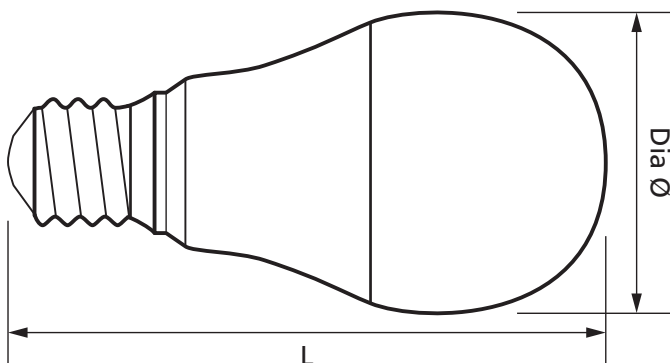

8W LED GLS

Green

Product Ref: **FGLSES/GR**

Technical Features:

- Low power consumption
- Low surface temperature
- Polycarbonate cover
- No UV output
- Ideal for Festoon lighting

Product Specification

Beam Angle	200°
Cap Type	ES/E27
Colour	Green
Compliance	UKCA, CE
Dimmable	No
Energy Rating	G
Guarantee	2 Years
Lamp Life (L70/B50)	25000 hours
Lamp Type	LED GLS
Lens Colour	Green
Lumens	433lm
Lumens (Useful) 360°	433lm
Mercury Content	0mg
Suitable For	Festoon lighting
Switching Cycles	50000
Voltage Rating	230V
Wattage	8W
Weight	0.034kg
Diameter Ø	60mm
Length	109mm