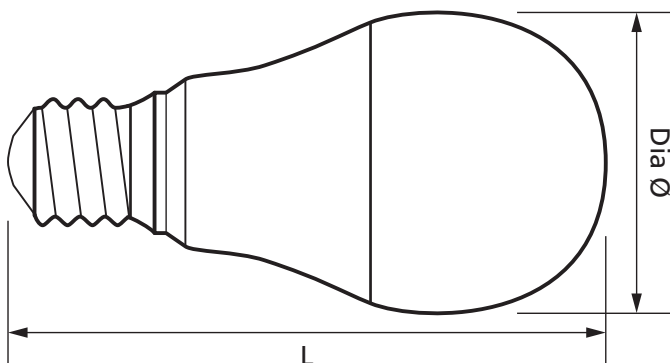

8W LED GLS

White

Product Ref: **FGLSES/WH**

Technical Features:

- Low power consumption
- Low surface temperature
- Polycarbonate cover
- No UV output
- Ideal for Festoon lighting

Product Specification

Beam Angle	200°
Cap Type	ES/E27
Colour	White
Compliance	UKCA, CE
Dimmable	No
Energy Rating	F
Guarantee	2 Years
Lamp Life (L70/B50)	25000 hours
Lamp Type	LED GLS
Lens Colour	Opal
Lumens	750lm
Lumens (Useful) 360°	750lm
Mercury Content	0mg
Suitable For	Festoon lighting
Switching Cycles	50000
Voltage Rating	230V
Wattage	8W
Weight	0.035kg
Diameter Ø	60mm
Length	109mm