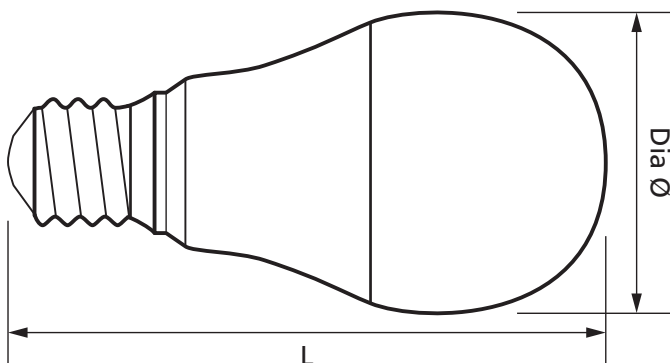

8W LED GLS

Yellow

Product Ref: **FGLSES/YE**

Technical Features:

- Low power consumption
- Low surface temperature
- Polycarbonate cover
- No UV output
- Ideal for Festoon lighting

Product Specification

Beam Angle	200°
Cap Type	ES/E27
Colour	Yellow
Compliance	UKCA, CE
Dimmable	No
Energy Rating	F
Guarantee	2 Years
Lamp Life (L70/B50)	25000 hours
Lamp Type	LED GLS
Lens Colour	Yellow
Lumens	691lm
Lumens (Useful) 360°	691lm
Mercury Content	0mg
Suitable For	Festoon lighting
Switching Cycles	50000
Voltage Rating	230V
Wattage	8W
Weight	0.034kg
Diameter Ø	60mm
Length	109mm