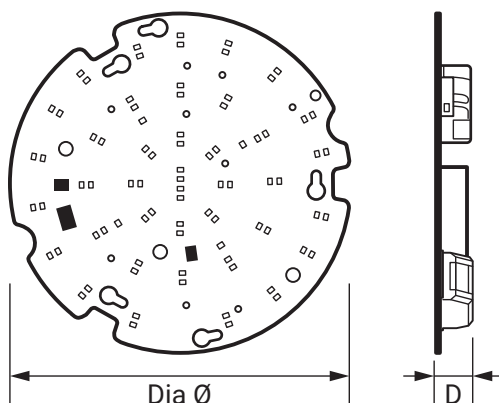

8W LED Gear Tray CCT Selectable

Product Ref: **FGT8**

Technical Features:

- Retro fit/replaceable - fits most existing 2D/LED Bulkheads
- CCT Colour Select Function (WW/CW/DW)
- Push-fit (loop-in/loop out) terminal block
- LED Lifetime: 25,000 hours (L70/B50)
- CRI: >80
- Maintained emergency (3hr / 180mins) (Optional)

Product Specification

Class	Class I
Colour	White
Colour Temperature	Selectable - 3000K WW / 4000K CW / 5000K DW
Compliance	UKCA, CE
CRI	80
Dimmable	No
Energy Rating	D
Guarantee	3 Year
IP Rating	IP20
Lamp Life (L70/B50)	25000 hours
Lamp Type	LED
Lumens	1050lm
Material	MCPCB
Mounting	Direct to bulkhead interior
Operating Temperature	-10° + 40°C
Suitable For	Most existing 2D/LED bulkheads
Voltage Rating	220-240V
Wattage	8W
Weight	0.130kg
Diameter Ø	190mm
Height	30mm