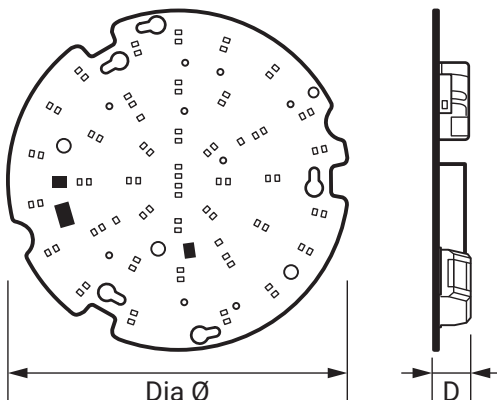

## 8W LED Emergency Gear Tray CCT Selectable

Product Ref: **FGT8E3**

### Technical Features:

- Retro fit/replaceable - fits most existing 2D/LED Bulkheads
- CCT Colour Select Function (WW/CW/DW)
- Push-fit (loop-in/loop out) terminal block
- LED Lifetime: 25,000 hours (L70/B50)
- CRI: >80

## Product Specification

|                       |   |
|-----------------------|---|
| Class                 | Class I                                     |
| Colour                | White                                       |
| Colour Temperature    | Selectable - 3000K WW / 4000K CW / 5000K DW |
| Compliance            | UKCA, CE                                    |
| CRI                   | 80  |
| Dimmable              | No  |
| Energy Rating         | D   |
| Emergency             | 3 Hours / 180 Mins - Maintained             |
| Emergency Output      | 120lm                                       |
| Guarantee             | 2 Years                                     |
| IP Rating             | IP20  |
| Lamp Life (L70/B50)   | 25000 hours                                 |
| Lamp Type             | LED   |
| Lumens                | 1050lm                                      |
| Material              | MCPCB                                       |
| Mounting              | Direct to bulkhead interior                 |
| Operating Temperature | 0° + 40°C                                   |
| Suitable For          | Most existing 2D/LED bulkheads              |
| Voltage Rating        | 220-240V                                    |
| Wattage               | 8W  |
| Weight                | 0.130kg                                     |
| Diameter Ø            | 190mm                                       |
| Height                | 30mm  |