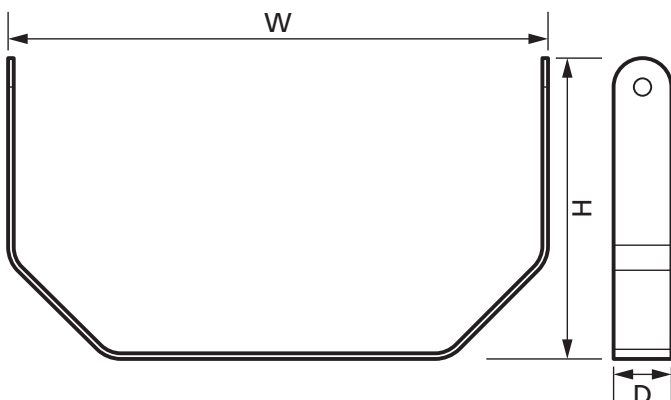

HIGHBAY BRACKET

For 200W and 240W LED Highbays

Product Ref: **FHBLBG2**

Technical Features:

- Suitable for 200W and 240W LED high bays (FHB200G2 and FHB240G2)
- Bracket offers additional mounting options

Product Specification

Colour	Black
Compliance	UKCA, CE
Material	Steel
Mounting	Direct to Highbay
Weight	0.320kg
Depth	30mm
Height	168mm
Width	331mm

Errors and omissions excepted (E&OE). All information is subject to change without notice and is correct at the time of print. Refer to issue number and date below.