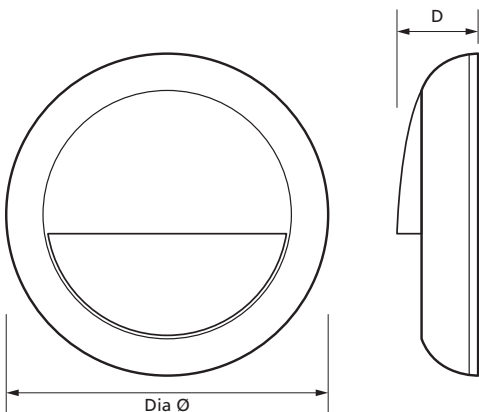

KLIP LED Bulkhead Black Eyelid Bezel

Product Ref: **FKLIPEB**

Technical Features:

- Polycarbonate Bezel
- Available in White, Chrome or Black
- Eyelid and Grille options available in White or Black

Product Specification

Colour	Black
Compliance	UKCA, CE
IP Rating	IP65
Material	Polycarbonate body
Mounting	Surface
Suitable for	Use with FKLIP range of Bulkheads only
Weight	0.280kg
Diameter Ø	341mm
Depth	60mm

Errors and omissions excepted (E&OE). All information is subject to change without notice and is correct at the time of print. Refer to issue number and date below.