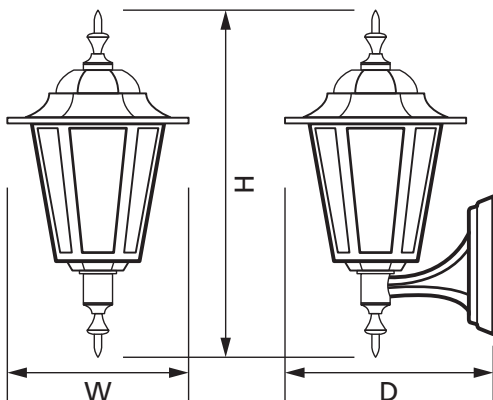

LANTERN

7W LED Lantern Black

Product Ref: **FL**

Technical Features:

- ABS Body with PC Diffusers
- Push-fit (loop-in and loop-out) terminal block
- Reduced maintenance - No lamp replacements

Product Specification

Average Life	30,000hrs (L70/B50)
Beam Angle	190°
Class	Class II
Colour	Black
Colour Temperature	4000K
Compliance	UKCA, CE
Energy Rating	E
Frequency	50/60Hz
Guarantee	3 Years
IP Rating	IP44
Lens Colour	Opal
Lumens	600lm
Material	ABS Body with PC Diffusers
Mounting	Surface
Operating Temperature Range	-10° to +40°C
Suitable for	Gate Ways, Entrances and Patios
Voltage Rating	230V
Wattage	7W
Weight	0.520kg
Depth	165mm
Height	383mm
Width	227mm