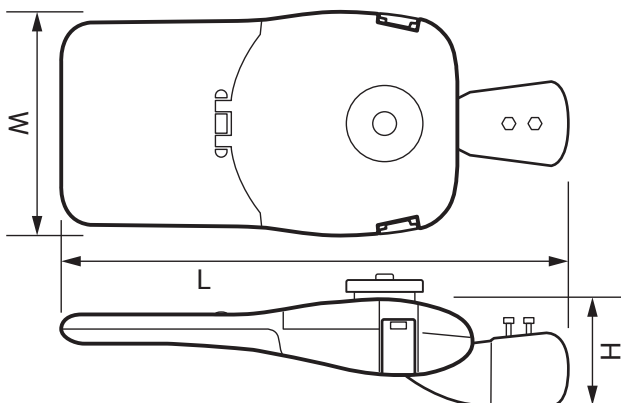

## 60W Nano Street Light with Nema Socket

Product Ref: **FNANO60NEMA**

### Technical Features:

- Die-cast aluminium powder-coated body
- NEMA socket with shorting cap (optional photocell sensor available separately)
- Pre-wired with 0.3m power cable
- Toolless gear tray removal for ease of maintenance
- Type II Distribution
- LED Lifetime: 50,000hrs (L70)
- Suitable for 76mm/60mm pole or outreach arm mounting
- Adjustable spigot  $\pm 15^\circ$

## Product Specification

Beam Angle	80 x 150°
Class	Class 1
Colour	Grey
Colour Temperature	4000K
Compliance	UKCA, CE
CRi	>70
Frequency	50Hz
Guarantee	5 Years
In rush Current	180A
IK Rating	IK08
IP Rating	IP66
Lamp Life	50000 hours
Lumens	9000lm
Material	Aluminium Die-Cast
Mounting	76/60mm pole or outreach arm mounting
Operating Temperature	-15 - +40°C
Surge Protection	Yes
Type	Type II Distribution
Voltage Rating	277V
Wattage	60W
Weight	4.800kg
With Photocell	No
Depth	135mm
Length	578mm
Width	228mm