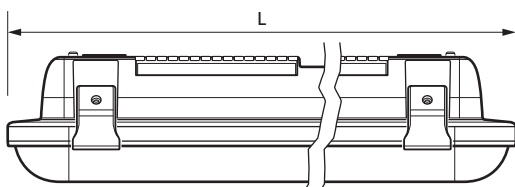

### Technical Features:

- Manufactured from self-extinguishing V2 polycarbonate
- Polycarbonate UV stabilised diffuser
- Stainless steel diffuser clips
- Gear tray suspension cords included
- Surface and suspension mounting options (accessories supplied)
- Push fit (loop-in/loop-out) terminal blocks

## Product Specification

Attachment Type	Polycarbonate Diffuser
Average Life	50000 hours
Beam Angle	120°
Class	Class 1
Colour	Grey
Colour Temperature	4000K
Compliance	UKCA, CE
CRI	>80
Fixing Centres	1355mm
Frequency	50-60Hz
Guarantee	5 Years
IK Rating	IK08
IP Rating	IP65
Lens Colour	Frosted
Lumens	3200lm
Material	Polycarbonate
Mounting	Surface/Suspended
Operating Temperature	-20 - +40°C
Voltage Rating	230V
Wattage	27W
Weight	2.300kg
Height	83mm
Length	1800mm
Width	96mm