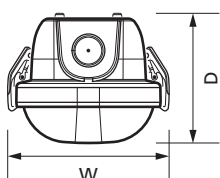

## Product Specification

Attachment Type	Polycarbonate Diffuser
Average Life	50000 hours
Beam Angle	120°
Class	Class 1
Colour	Grey
Colour Temperature	4000K
Compliance	UKCA, CE
CRI	>80
Fixing Centres	1355mm
Frequency	50-60Hz
Guarantee	5 Years
IK Rating	IK08
IP Rating	IP65
Lens Colour	Frosted
Lumens	3200lm
Material	Polycarbonate
Mounting	Surface/Suspended
Operating Temperature	-20 - +40°C
Voltage Rating	230V
Wattage	27W
Weight	2.300kg
Height	83mm
Length	1800mm
Width	96mm