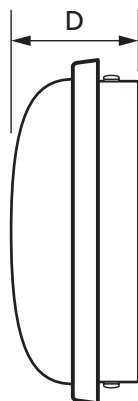

ORBIT 12W LED Bulkhead

Product Ref: **FORBIT**

Technical Features:

- Quick easy installation with surface mounting bracket
- Pre-wired with 300mm cable
- Optional clip-on bezels available

Product Specification

Beam Angle	120°
Cable Length	300mm 2x0.5mm ² input cable
Class	Class II
Colour	White
Colour Temperature	4000K
Compliance	UKCA, CE
CRI	80
Energy Rating	F
Frequency	50/60Hz
Guarantee	3 years
IK Rating	IK06
IP Rating	IP65
Lamp Life (L70/B50)	25000 Hours
Lens Colour	Opal
Lumens	1200lm
Material	Polycarbonate (Body) Zinc coated Iron (Bracket)
Mounting	Surface
Mercury Content	0mg
Operating Temperature	-20°C - +45°C
Shape	Round
Standards	EN60529, EN55015, EN61000-3-2, EN6100-3-3, EN61547a, EN60598-1, EN60598-2-2, EN61031, EN62493
Voltage Rating	220-240V
Wattage	12W
Weight	0.420kg
Depth	72mm
Diameter Ø	221mm