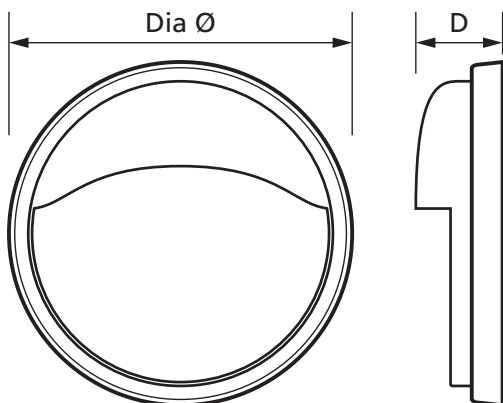

ORBIT LED Bulkhead Black Eye Lid Bezel

Product Ref: **FORBITEB**

Technical Features:

- Polycarbonate Bezel
- Standard options available in Black, Brass or Satin Nickel

Product Specification

Colour	Black
Compliance	UKCA, CE
IP Rating	IP65
Material	Polycarbonate body
Mounting	Direct to Bulkhead
Suitable for	Use with FORBIT Bulkhead only
Weight	0.060kg
Depth	55mm
Diameter Ø	226mm