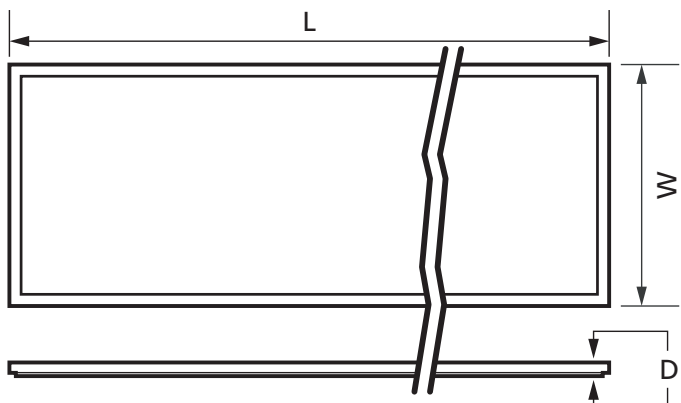

BACK LIT PANEL

36W 1200x300mm LED Panel 6500K

Product Ref: **FP123DW**

Technical Features:

- TP(a) rated diffuser
- Uniform light distribution
- Quick, easy installation with plug & play driver
- Beam angle 120°
- LED Lifetime: 50,000hrs (L70/B50)
- Optional emergency pack available (FE3P) sold separately
- 5 Year guarantee and 1 year on-site warranty

Product Specification

Beam Angle	120°
Class	Class 2
Colour	White
Colour Temperature	6500K
Compliance	UKCA, CE
CRI	80
Diffuser	PS (TPa)
Dimmable	No
Emergency	Optional Emergency Pack - FE3P
Energy Class	F
Frequency	50-60Hz
Guarantee	5 Years
IP Rating	IP20
IK Rating	IK02
Lamp Life (L70/B50)	50000 hours
Lumens	3820lm
Material	Aluminium Frame/Self-Extinguishing TP(A) Diffuser
Mercury	0mg
Mounting	Recessed
Suitable for	1200 x 300mm T-Grid 15/25mm Suspended Ceiling
Voltage Rating	230V
Wattage	36W
Weight	2.170kg
Depth	34mm
Length	1195mm
Width	295mm