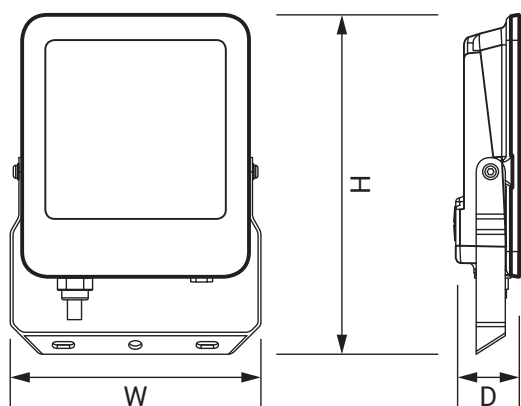

20W Protector LED Colour Switchable Floodlight

Product Ref: **FPF20CC**

Technical Features:

- Die cast aluminium black powder coated body
- Pre-wired with 1m cable
- Can be installed without removing the bracket
- 3CCT (3000K/4000K/6500K)
- Up to 2000 Lumens
- Beam Angle: 110°
- PIR option available

Product Specification

Beam Angle	110°
Cable Length	1m
Class	Class 1
Colour	Black
Colour Temperature	Selectable - 3000/4000/6500 K
Compliance	UKCA, CE
CRI	>80
Finish	Powder Coated
Frequency	50/60Hz
Guarantee	3 Years
IP Rating	IP65
Lamp Life (L70/B50)	25000 hours
Lens Colour	Opal
Lumens	2000lm
Material	Die Cast Aluminium
Mounting	Surface
Operating Temperature	-20 - +40°C
Supplied With	1 metre of pre-wired cable and mounting bracket
Voltage Rating	240V
Wattage	20W
Weight	0.460kg
Depth	34mm
Height	179mm
Width	133mm