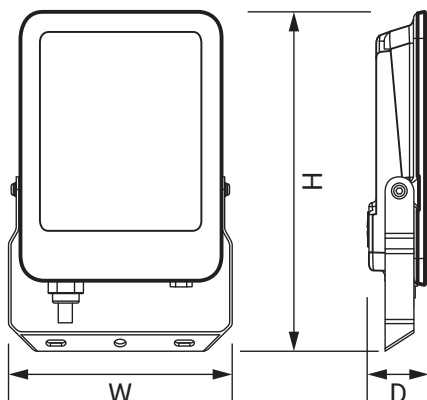

30W Protector LED Colour Switchable Floodlight

Product Ref: **FPF30CC**

Technical Features:

- Die cast aluminium black powder coated body
- Pre-wired with 1m cable
- Can be installed without removing the bracket
- 3CCT (3000K/4000K/6500K)
- Up to 3000 Lumens
- Beam Angle: 110°
- PIR option available

Product Specification

Beam Angle	110°
Cable Length	1m
Class	Class 1
Colour	Black
Colour Temperature	Selectable - 3000/4000/6500 K
Compliance	UKCA, CE
CRI	>80
Finish	Powder Coated
Frequency	50/60Hz
Guarantee	3 Years
IP Rating	IP65
Lamp Life (L70/B50)	25000 hours
Lens Colour	Opal
Lumens	3000lm
Material	Die Cast Aluminium
Mounting	Surface
Operating Temperature	-20 - +40°C
Supplied With	1 metre of pre-wired cable and mounting bracket
Voltage Rating	240V
Wattage	30W
Weight	0.510kg
Depth	34mm
Height	203mm
Width	133mm