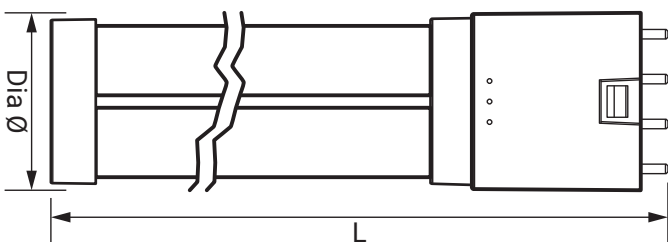

24W 4 Pin LED Long Compact Lamp 4000K

Product Ref: **FPLL24CW**

Technical Features:

- Low power consumption
- Long lamp life
- Low surface temperature
- Suitable replacement for compact fluorescent lamps
- Ideal for use in commercial and retail applications
- DIRECT TO MAINS ONLY - Requires ballast / ECG bypass, wire direct to mains ONLY (ECG: Electronic Control Gear)
- Non dimmable
- Not Suitable for emergency lighting

Product Specification

Cap Type	2G11
Colour	White
Colour Temperature	4000K
Compliance	UKCA, CE
CRI	80
Dimmable	No
Energy Rating	E
Guarantee	2 Years
Lamp Life (L70/B50)	30000 hours
Lamp Type	LED Compact Lamp
Lens Colour	Opal
Lumens	3200lm
Lumens (Useful) 360°	3200lm
Mercury Content	0mg
Number of Pins	4
Operating Temperature Range	-10 - +40°C
Voltage Rating	230V
Wattage	24W
Weight	0.142kg
Diameter Ø	44mm
Length	537mm