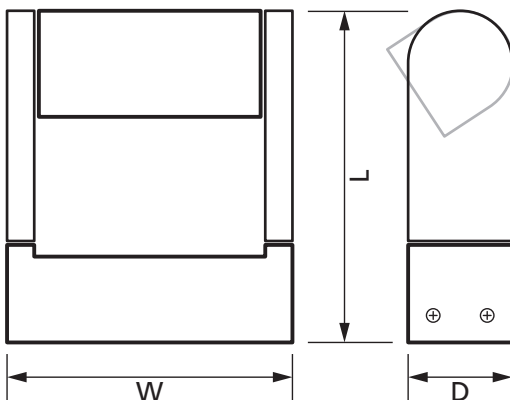

7W LED WALL LIGHT Adjustable

Product Ref: **FWLAB**

Technical Features:

- Aluminium black powder coated body
- Adjustable 160° head
- LED Lifetime: 25,000hrs (L70/B50)
- CRI: >80
- Pre-wired with 0.3m cable

Product Specification

Class	Class I
Colour	Black
Colour Temperature	4000K
Compliance	UKCA, CE
CRi	80
Frequency	50/60Hz
Guarantee	2 Years
IK Rating	IK03
IP Rating	IP54
Lamp Life	25000Hrs
Lens Colour	Opal
Lumens	420lm
Material	Aluminium Body/ Opal PC diffuser
Mounting	Wall
Standards	EN IEC 60598-2-1
Voltage Rating	230V
Wattage	7W
Weight	0.728kg
Depth	61mm
Length	180mm
Width	150mm