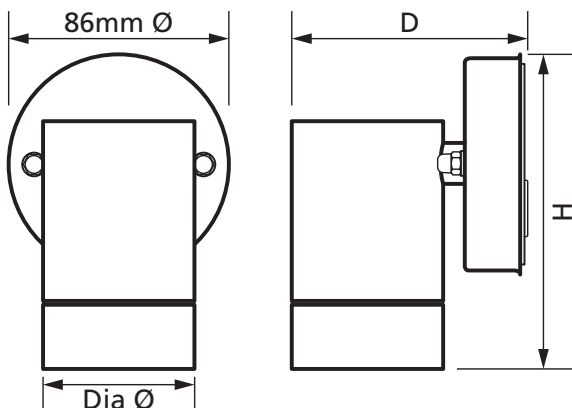

WALL LIGHT GU10 Down

Product Ref: **FWLDB**

Technical Features:

- Aluminium body with black finish
- Suitable for GU10 Lamps (Max 35W)
- Lamp not included

Product Specification

Class	Class I
Colour	Black
Compliance	UKCA, CE
Frequency	50/60Hz
Guarantee	1 Year
IP Rating	IP44
Lens Colour	Clear
Material	Aluminium
Mounting	Wall
Suitable for	LED GU10 Max 1 x 5W Halogen GU10 Max 1 x 35W
Voltage Rating	220-240V
Weight	0.262kg
Depth	92mm
Diameter Ø	60mm
Height	123mm