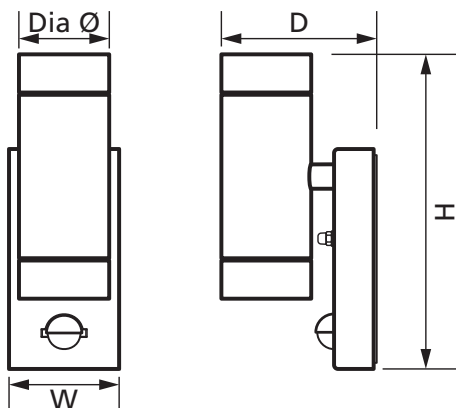

WALL LIGHT

GU10 Up/Down with PIR

Product Ref: **FWLUBPIR**

Technical Features:

- Aluminium body with black finish
- Suitable for GU10 Lamps (2x, Max 35W)
- Built-in PIR
- Lamps not included

Product Specification

Class	Class I
Colour	Black
Compliance	UKCA, CE
Detection Range	6±2m
Frequency	50/60Hz
Guarantee	1 Year
IP Rating	IP44
Lens Colour	Clear
Lux Adjustment	Yes - Dusk (min) Daytime (max)
Material	Aluminium
Mounting	Wall - 1.8 to 2.5m
Operating Temperature	-10 to 40°C
Sensor	PIR
Suitable for	LED GU10 Max 2 x 5W Halogen GU10 Max 2 x 35W
Timer Adjustment	8±5 sec (min), 5±1 mins (max)
Voltage Rating	220-240V
Weight	0.487kg
Depth	106mm
Diameter Ø	60mm
Height	222mm
Width	69mm