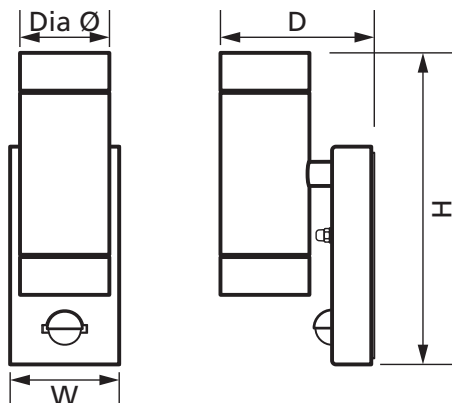

WALL LIGHT

GU10 Up/Down with PIR Stainless steel

Product Ref: **FWLUDSSPIR**

Technical Features:

- Stainless steel body and finish
- Suitable for GU10 Lamps (2x, Max 35W)
- Built-in PIR
- Lamps not included

Product Specification

Class	Class I
Colour	Stainless steel
Compliance	UKCA, CE
Detection Range	6±2m
Frequency	50/60Hz
Guarantee	1 Year
IP Rating	IP44
Lens Colour	Clear
Lux Adjustment	Yes - Dusk (min) Daytime (max)
Material	Stainless steel
Mounting	Wall - 1.8 to 2.5m
Operating Temperature	-10 to 40°C
Sensor	PIR
Suitable for	LED GU10 Max 2 x 5W Halogen GU10 Max 2 x 35W
Timer Adjustment	8±5 sec (min), 5±1 mins (max)
Voltage Rating	220-240V
Weight	0.737kg
Depth	106mm
Diameter Ø	60mm
Height	222mm
Width	69mm