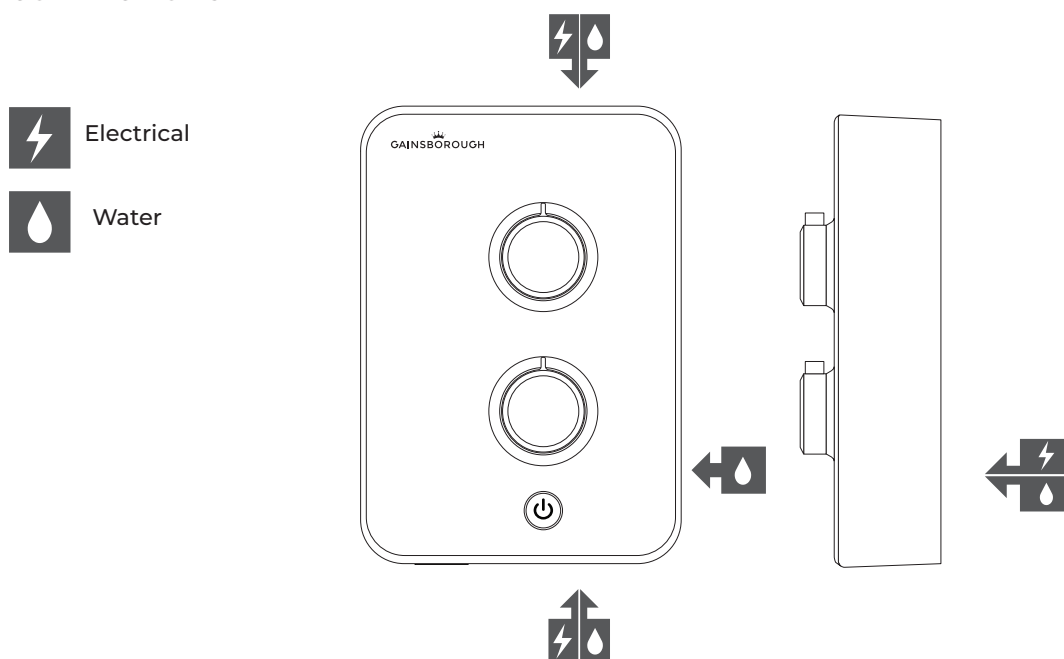

GAINSBOROUGH™ SLIM MONO

POLAR WHITE - 8.5KW ELECTRIC SHOWER

GSM85

DIMENSIONAL DRAWINGS

CONNECTIONS

GAINSBOROUGH™

SLIM MONO

GSM85

POLAR WHITE - 8.5KW ELECTRIC SHOWER

TECHNICAL SPECIFICATIONS

Power	8.5kW
Minimum pressure requirements	1 bar
Maximum pressure requirements	10 bar
Water entry points	Right - top, bottom, side and rear
Cable entry points	Right - top, bottom and rear
Inlet fitting connections	15mm push fit, 15mm compression
Outlet fitting connections	1/2" BSP thread
Supply temperature	Mains Cold Supply Only 5 - 25°C
Electric requirements	Supply voltage 230 - 240V
Water system	Mains cold system
Features	3 Power settings
	Push button start/stop
	Temperature control
	Adjustable stainless steel rail
	Thermal cutout
	Single mode handset
Colour	Polar white
Guarantee period	Shower Unit 2 year guarantee
	Shower Head and Kit 2 year guarantee
Approvals	CE Marking
	BEAB
	European Water Label
	ERP Directive