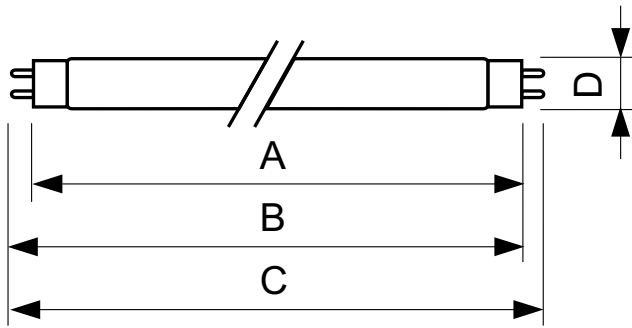

Product data

General Information		Controls and Dimming	
Cap-Base	G13 [Medium Bi-Pin Fluorescent]	Dimmable	Yes
Life to 50% Failures (Nom)	15,000 h		
Light Technical		Mechanical and Housing	
Color Code	160	Bulb Shape	T8
Luminous Flux	700 lm	Net Weight (Piece)	71.000 g
Color Designation	Yellow		
Operating and Electrical		Approval and Application	
Power Consumption	18.0 W	Mercury (Hg) Content (Nom)	13.0 mg
Lamp Current (Nom)	0.360 A	Energy Consumption kWh/1000 h	23 kWh
Voltage (Nom)	59 V	CE mark	Yes
Product Data			
Order product name	TL-D Colored 18W Yellow 1SL/25		
Full product name	TL-D Colored 18W Yellow 1SL/25		
Full product code	871150072687240		

TL-D Colored

Local code description	TLD18W16
Order code	928048001605
Material Nr. (12NC)	928048001605
Local order code	TLD18W16
Numerator - Quantity Per Pack	1

EAN/UPC - Product/Case	8711500726872
Numerator - Packs per outer box	25
EAN/UPC - Case	8711500726889

Dimensional drawing

Product	D (max)	A (max)	B (max)	B (min)	C (max)
TL-D Colored 18W Yellow 1SL/25	28.0 mm	589.8 mm	596.9 mm	594.5 mm	604.0 mm

Photometric data

Spectral Power Distribution Colour - TL-D Colored 18W Yellow 1SL/25