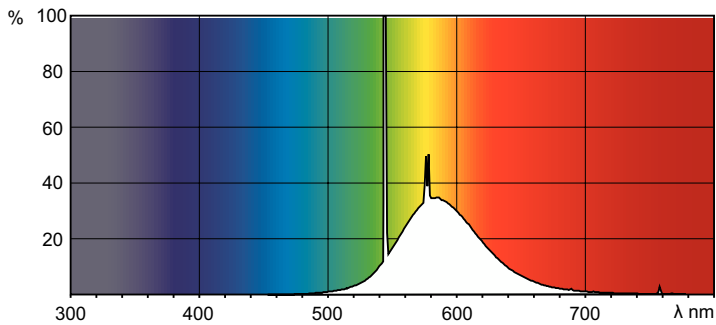

Product data

General Information		Controls and Dimming	
Cap-Base	G13 [Medium Bi-Pin Fluorescent]	Dimmable	Yes
Life to 50% Failures (Nom)	15,000 h		
Light Technical		Mechanical and Housing	
Color Code	160	Bulb Shape	T8
Luminous Flux	700 lm	Net Weight (Piece)	71.000 g
Color Designation	Yellow		
Operating and Electrical		Approval and Application	
Power Consumption	18.0 W	Mercury (Hg) Content (Nom)	13.0 mg
Lamp Current (Nom)	0.360 A	Energy Consumption kWh/1000 h	23 kWh
Voltage (Nom)	59 V	CE mark	Yes
Product Data			
Order product name	TL-D Colored 18W Yellow 1SL/25		
Full product name	TL-D Colored 18W Yellow 1SL/25		
Full product code	871150072687240		

Dimensional drawing

Product	D (max)	A (max)	B (max)	B (min)	C (max)
TL-D Colored 18W Yellow 1SL/25	28.0 mm	589.8 mm	596.9 mm	594.5 mm	604.0 mm

Photometric data

Spectral Power Distribution Colour - TL-D Colored 18W Yellow 1SL/25