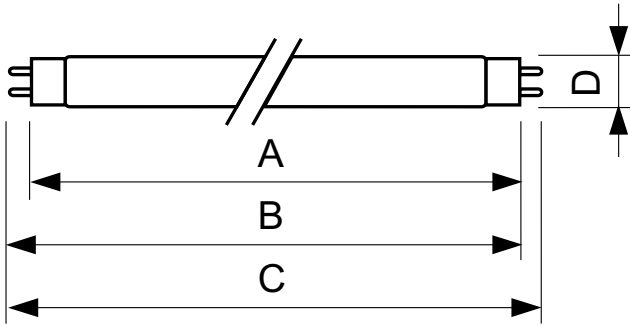

TL-D Colored

TL-D Colored 36W Yellow 1SL/25

This TL-D lamp (tube diameter 26 mm) helps to create special effects and atmospheres or attract attention by using red, green, blue and yellow light. Apart from using the specific colors, it is also possible to mix the colors to create white light. This lamp offers a high light output, thanks to the use of basic powders. Application areas include shops and showrooms, bars and restaurants, demonstration areas, sign lighting and entertainment stores.

Product data

General Information		Controls and Dimming	
Cap-Base	G13 [Medium Bi-Pin Fluorescent]	Dimmable	Yes
Life to 50% Failures (Nom)	15,000 h		
Light Technical		Mechanical and Housing	
Color Code	160	Bulb Shape	T8
Luminous Flux	1,580 lm	Net Weight (Piece)	135.000 g
Color Designation	Yellow		
Operating and Electrical		Approval and Application	
Power Consumption	36.0 W	Mercury (Hg) Content (Nom)	13.0 mg
Lamp Current (Nom)	0.440 A	Energy Consumption kWh/1000 h	44 kWh
Voltage (Nom)	103 V	CE mark	Yes
Product Data			
Order product name	TL-D Colored 36W Yellow 1SL/25		
Full product name	TL-D Colored 36W Yellow 1SL/25		
Full product code	871150072751040		

TL-D Colored

Local code description	TLD36W16
Order code	928048501605
Material Nr. (12NC)	928048501605
Local order code	TLD36W16
Numerator - Quantity Per Pack	1

EAN/UPC - Product/Case	8711500727510
Numerator - Packs per outer box	25
EAN/UPC - Case	8711500727527

Dimensional drawing

Product	D (max)	A (max)	B (max)	B (min)	C (max)
TL-D Colored 36W Yellow 1SL/25	28.0 mm	1,199.4 mm	1,206.5 mm	1,204.1 mm	1,213.6 mm

Photometric data

Spectral Power Distribution Colour - TL-D Colored 36W Yellow 1SL/25