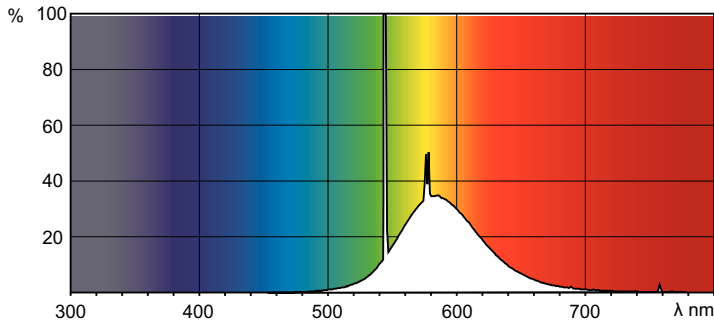

Product data

General Information		Controls and Dimming	
Cap-Base	G13 [Medium Bi-Pin Fluorescent]	Dimmable	Yes
Life to 50% Failures (Nom)	15,000 h		
Light Technical		Mechanical and Housing	
Color Code	160	Bulb Shape	T8
Luminous Flux	1,580 lm	Net Weight (Piece)	135.000 g
Color Designation	Yellow		
Operating and Electrical		Approval and Application	
Power Consumption	36.0 W	Mercury (Hg) Content (Nom)	13.0 mg
Lamp Current (Nom)	0.440 A	Energy Consumption kWh/1000 h	44 kWh
Voltage (Nom)	103 V	CE mark	Yes
Product Data			
Order product name	TL-D Colored 36W Yellow 1SL/25		
Full product name	TL-D Colored 36W Yellow 1SL/25		
Full product code	871150072751040		

Dimensional drawing

Product	D (max)	A (max)	B (max)	B (min)	C (max)
TL-D Colored 36W Yellow 1SL/25	28.0 mm	1,199.4 mm	1,206.5 mm	1,204.1 mm	1,213.6 mm

Photometric data

Spectral Power Distribution Colour - TL-D Colored 36W Yellow 1SL/25