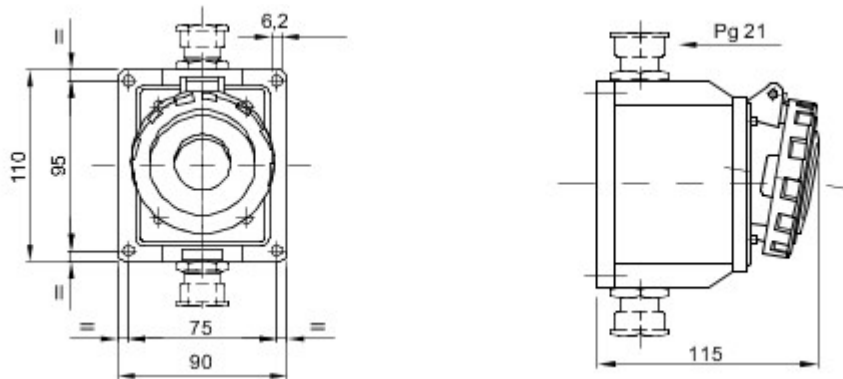

A range of trailing and fixed plugs and socket-outlets for industrial use, complying with the dimensional and performance standards unified at International level (IEC 60309) and assimilated by the European Standards (EN 60309) and Italian Standards (CEI 23-12). Socket-outlets and plugs with a rated current of 63 and 125A are equipped with an extra pilot contact (CP) for creating an electric interlock. The range is completed with 90° fixed plugs and 10° and 90° fixed socket-outlets. Sleeves and pins are obtained from solid brass bar, type Pt. CuZn40Pb2 (Cu 58%, Zn 40%, Pb 2%); anti-loosening terminals with unlosable screws, and built-in cable clamp with anti-abrasion cable gland.

Colour	Red	Rated current (A)	16
IP degree	IP67	No. of poles	3P+N+E
Mechanical resistance	IK08	Reference h	6
Rated voltage	380-415 V	Type	10° angled surface-mounting socket-outlet
Frequency	50/60 Hz	Terminal tightening capacity	1-2.5mm ² flexible cables - 1.5-4mm ² rigid cables
Operating temperature	-25 +55 °C	Type of wiring	With screw
Electrocod	2211	Glow wire test	850 °C (active parts) - 650 °C (passive parts)
Total number of operations	> 5000	Permissible overload	22 A
Breaking capacity at 1.1 Un	20 A	Insulation resistance	> 10 MΩ
Thermo-pressure with ball	125 °C (active parts) - 80 °C (passive parts)		

DIMENSIONAL

TECHNICAL SYMBOLOGY

IP

IP67

IK

IK08

-25 +55 °C

With screw