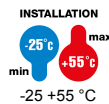

DIMENSIONAL

TECHNICAL SYMBOLOGY

IP

IP67

IK

IK08

-25 +55 °C

With screw

GWT

850 °C (active parts)
- 650 °C (passive parts)

125 °C (active parts)
- 80 °C (passive parts)

STANDARDS/APPROVALS

GEWISS S.p.A. Via A. Volta, 1
24069 Cenate Sotto - Bergamo - Italy
tel. +39 035 94 61 11 fax +39 035 94 69 09