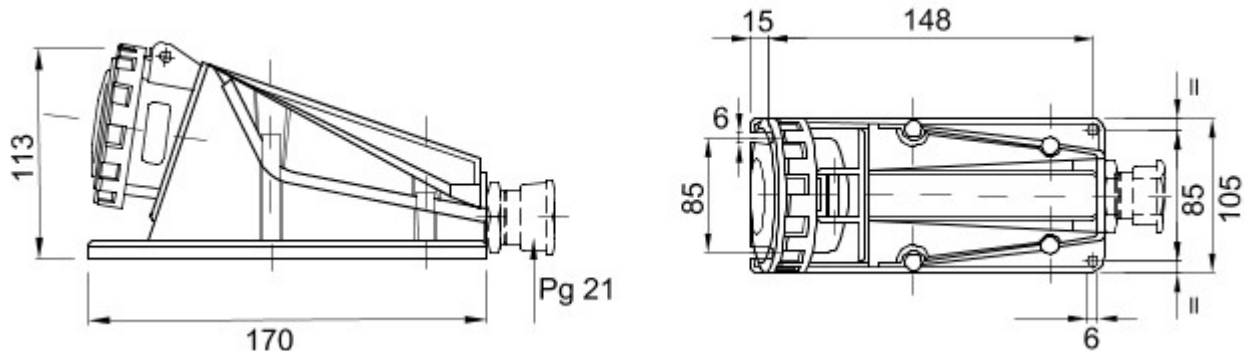

A range of trailing and fixed plugs and socket-outlets for industrial use, complying with the dimensional and performance standards unified at International level (IEC 60309) and assimilated by the European Standards (EN 60309) and Italian Standards (CEI 23-12). Socket-outlets and plugs with a rated current of 63 and 125A are equipped with an extra pilot contact (CP) for creating an electric interlock. The range is completed with 90° fixed plugs and 10° and 90° fixed socket-outlets. Sleeves and pins are obtained from solid brass bar, type Pt. CuZn40Pb2 (Cu 58%, Zn 40%, Pb 2%); anti-loosening terminals with unlosable screws, and built-in cable clamp with anti-abrasion cable gland.

Colour	Blue	Rated current (A)	32
IP degree	IP67	No. of poles	2P+E
Mechanical resistance	IK08	Reference h	6
Rated voltage	200-250 V	Type	90° angled surface-mounting socket-outlet
Frequency	50/60 Hz	Terminal tightening capacity	2.5-6mm ² flexible cables - 2.5-10mm ² rigid cables
Operating temperature	-25 +55 °C	Type of wiring	With screw
Electrocod	2211	Glow wire test	850 °C (active parts) - 650 °C (passive parts)
Total number of operations	> 2000	Permissible overload	42 A
Breaking capacity at 1.1 Un	40 A	Insulation resistance	> 10 MΩ
Thermo-pressure with ball	125 °C (active parts) - 80 °C (passive parts)		

DIMENSIONAL

TECHNICAL SYMBOLOGY

IP

IP67

IK

IK08

-25 +55 °C

With screw