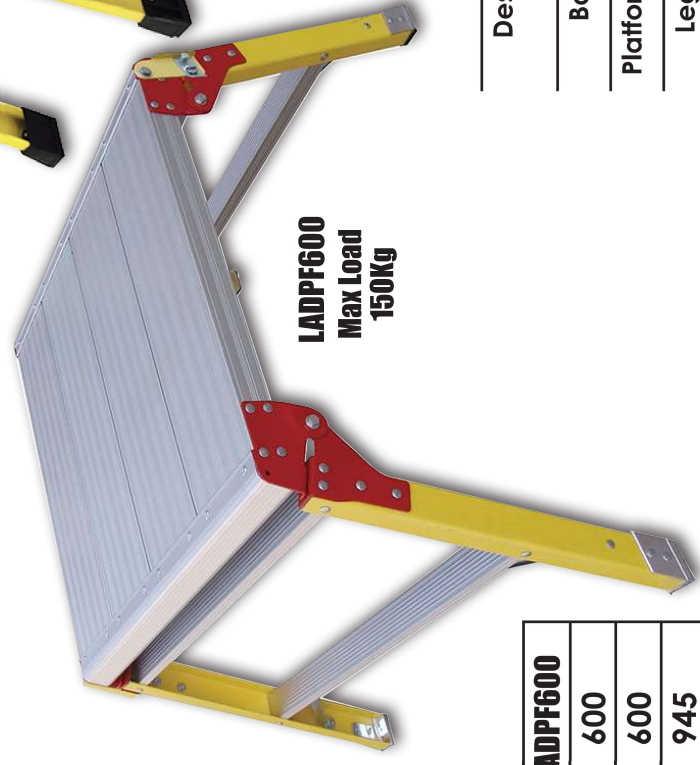

WORK PLATFORMS
- Fibre Glass / Aluminium

- + Choice of two platform sizes
- + Double lock' / 'Easy Lock'
- + Anti-slip standing surface & rungs
- + Large Slip resistant feet for greater safety
- + Easy to store & transport

Key	Size mm	LADPF300	LADPF600
Platform Length	A	600	600
Platform Width	B	300	600
Open Length	C	955	945
Open Width	D	410	690
Platform Height	E	480	470

	LADPF300	LADPF600
Description	300 x 600 Work Platform	600 x 600 Work Platform
Barcode	5012739653919	5012739653926
Platform Material	Aluminium	
Leg & Feet Material	Fibre Glass Slip Resistant Feet	Fibre Glass
Product Weight	5.05Kg	7.7Kg
Guarantee	1 Year	

WORK PLATFORM
- Aluminium

- + Lightweight & strong
- + Durable, tough aluminium material
- + Easy to store & transport
- + Non-slip platform & gripping feet for greater safety

Key	Size mm	LADP
Platform Length	A	500
Platform Width	B	300
Open Length	C	965
Open Width	D	390
Platform Height	E	480

LADP	
Description	500 x 300 Work Platform
Barcode	5012739639630
Platform Material	Aluminium
Leg & Feet Material	Aluminium Legs & Rubber Feet
Product Weight	4.65Kg
Guarantee	1 Year
Conforms To	2PFG1240