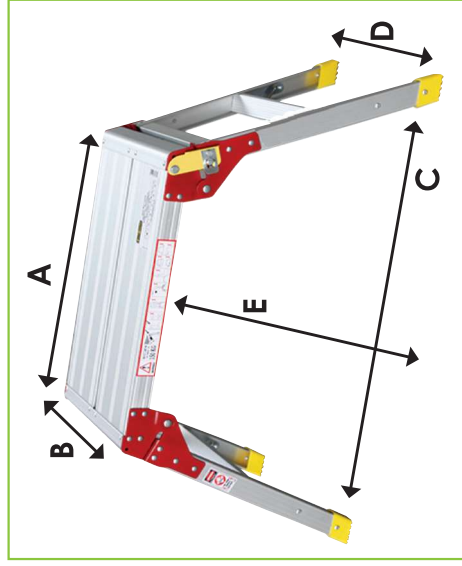

WORK PLATFORMS
- Fibre Glass / Aluminium

- + Choice of two platform sizes
- + Double lock' / 'Easy Lock'
- + Anti-slip standing surface & rungs
- + Large Slip resistant feet for greater safety
- + Easy to store & transport

Key	Size mm	LADPF300	LADPF600
Platform Length	A	600	600
Platform Width	B	300	600
Open Length	C	955	945
Open Width	D	410	690
Platform Height	E	480	470

	LADPF300	LADPF600
Description	300 x 600 Work Platform	600 x 600 Work Platform
Barcode	5012739653919	5012739653926
Platform Material	Aluminium	
Leg & Feet Material	Fibre Glass Slip Resistant Feet	Fibre Glass
Product Weight	5.05Kg	7.7Kg
Guarantee	1 Year	

WORK PLATFORM
- Aluminium

- + Lightweight & strong
- + Durable, tough aluminium material
- + Easy to store & transport
- + Non-slip platform & gripping feet for greater safety

Key	Size mm	LADP
Platform Length	A	500
Platform Width	B	300
Open Length	C	965
Open Width	D	390
Platform Height	E	480

LADP	
Description	500 x 300 Work Platform
Barcode	5012739639630
Platform Material	Aluminium
Leg & Feet Material	Aluminium Legs & Rubber Feet
Product Weight	4.65Kg
Guarantee	1 Year
Conforms To	2PFG1240