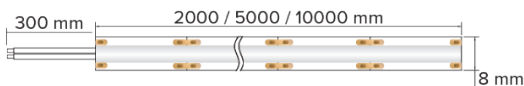

DIMENSION DIAGRAMS

KEY INFORMATION

Power	6W/m
Lumen Output	760 lm per metre
Cut Length	27.5 mm
Mounting Type	Self Adhesive Backing
Dimming Type	Non-Dimmable
Fitting Colour	White
IP Rating	IP40
Operating Ambient Temp.	0 to 40°C
Connection Type	450mm flying tail with 1.2m flex and plug
Driver	Remote
Warranty	5 yrs

PHOTOMETRIC

LED	SOB
Efficacy	110 lm/W
CCT	4000 K
CRI	> 90
SDCM	< 3
Beam Angle	140°
Flicker-Free	No
Projected Lifespan	54,000hrs @ Ta 25° (L70)

ELECTRICAL

Input Voltage	220-240Vac 50/60HZ
Driver Output Voltage	24 Vdc
Power Factor	> 0.9
Electrical Classification	Class II
Surge Protection	Overload / Short Circuit

OTHERS

Weight	0.3 kg
Dimensions	2,000 x 8 x 3 mm

Disclaimer
Compatible with all Parallax