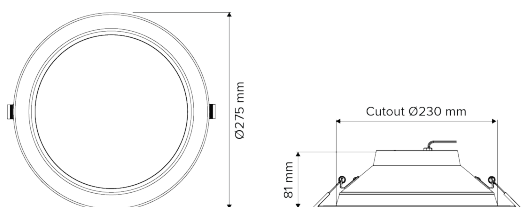

### DIMENSION DIAGRAMS

### KEY INFORMATION

Power	27 W 40 W
Lumen Output	2800 / 3150 / 3000 lm 4200 / 4700 / 4550 lm
Cutout Size	Ø 235 mm
Mounting Type	Recessed
Dimming Type	Phase-Cut Dimmable (Trailing Edge, 10-100%)
Body Colour	White
IP Rating	IP63
IC Rating	Do Not Cover
Operating Ambient Temp.	-20 to 45°C
Connection Type	0.9m Flex & Plug
Driver	Remote
Warranty	5 yrs

### OTHERS

Adjustable Angle	Not Applicable
Body Material	Polycarbonate
Diffuser Material	Polycarbonate (Opal)
Rebate Scheme Approvals	Not Applicable
HACCP Approval	No
Weight	0.8 kg
Dimensions	Ø275 x 85 mm