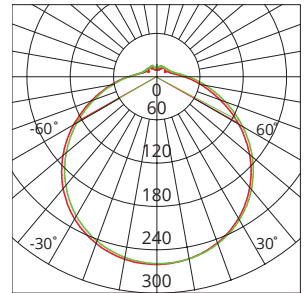

## DIMENSION DIAGRAMS

## PHOTOMETRIC DIAGRAM

Unit: cd  
 - C0/180 120.9deg  
 - C90/270 121.6deg

Photometric diagram shown is for 4000K output.