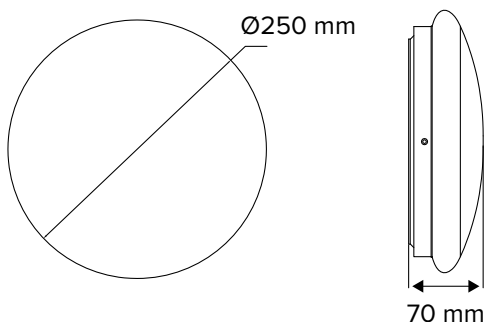

## DIMENSION DIAGRAMS

## PHOTOMETRIC DIAGRAM

Unit: cd  
 - C0/180 120.9deg  
 - C90/270 121.6deg

Photometric diagram shown is for 4000K output.

## KEY INFORMATION

Power	8 W 10 W 11 W
Lumen Output	680 / 752 / 730 lm 890 / 979 / 950 lm 960 / 1112 / 1080 lm
Mounting Type	Surface Mount
Dimming Type	Phase-Cut Dimmable (Trailing Edge, 10-100%)
Body Colour	White
IP Rating	IP54
IK Rating	IK04
Operating Ambient Temp.	-20 to 45°C
Connection Type	PA14 Terminals
Driver	Integral
Warranty	5 yrs

## OTHERS

Body Material	Steel
Diffuser Material	PMMA
Rebate Scheme Approvals	N/A
Weight	0.4 kg
Dimensions	Ø250 x 70 mm