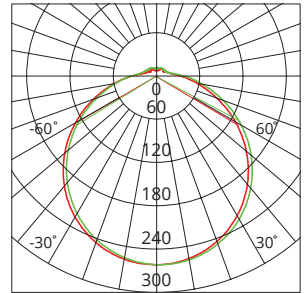

PHOTOMETRIC DIAGRAM

Unit: cd
 - C0/180 118.5deg
 - C90/270 119.5deg

Photometric diagram shown is for 4000K output.

KEY INFORMATION

Power	8 W 10 W 11 W 14 W
Lumen Output	680 / 752 / 730 lm 890 / 979 / 950 lm 980 / 1082 / 1050 lm 1200 / 1391 / 1350 lm
Mounting Type	Surface Mount
Dimming Type	Phase-Cut Dimmable (Trailing Edge, 10-100%)
Body Colour	White
IP Rating	IP54
IK Rating	IK04
Operating Ambient Temp.	-20 to 45°C
Connection Type	PA14 Terminals
Driver	Integral
Warranty	5 yrs

PHOTOMETRIC

Efficacy	91 / 100 / 97 lm/W 94 / 103 / 100 lm/W 89 / 98 / 95 lm/W 86 / 99 / 96 lm/W
CCT	3000 / 4000 / 5700 K
CRI	> 80
SDCM	< 5
UGR	N/A
Beam Angle	120°
Flicker-Free	No
Projected Lifespan	>50,000hrs @ Ta 25°C (L80)