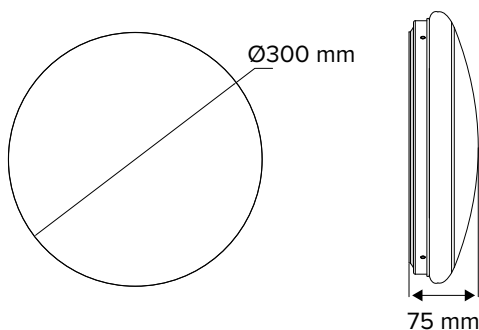

PURO G4

PURO14W-300R
SAP CODE: 2002372

The Puro G4 LED oyster light is designed to provide smooth light distribution and tritone colour capabilities. Available in different sizes and the option of combining a sensor and/or emergency option, the PURO G4 is a perfect all-round oyster light.

PHOTOMETRIC DIAGRAM

Unit: cd
 - C0/180 118.5deg
 - C90/270 119.5deg

Photometric diagram shown is for 4000K output.

KEY INFORMATION

Power	8 W 10 W 11 W 14 W
Lumen Output	680 / 752 / 730 lm 890 / 979 / 950 lm 980 / 1082 / 1050 lm 1200 / 1391 / 1350 lm
Mounting Type	Surface Mount
Dimming Type	Phase-Cut Dimmable (Trailing Edge, 10-100%)
Body Colour	White
IP Rating	IP54
IK Rating	IK04
Operating Ambient Temp.	-20 to 45°C
Connection Type	PA14 Terminals
Driver	Integral
Warranty	5 yrs

PHOTOMETRIC

Efficacy	91 / 100 / 97 lm/W 94 / 103 / 100 lm/W 89 / 98 / 95 lm/W 86 / 99 / 96 lm/W
CCT	3000 / 4000 / 5700 K
CRI	> 80
SDCM	< 5
UGR	N/A
Beam Angle	120°
Flicker-Free	No
Projected Lifespan	>50,000hrs @ Ta 25°C (L80)