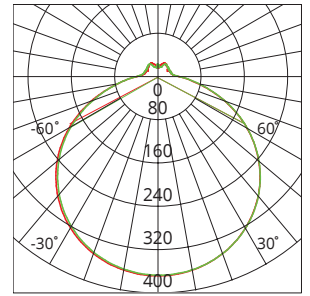

PHOTOMETRIC DIAGRAM

Unit: cd

— C0/180 122.5deg
— C90/270 122.2deg

Photometric diagram shown is for 4000K output.

KEY INFORMATION

Power	9 W 12 W 18 W
Lumen Output	850 / 927 / 900 lm 1120 / 1236 / 1200 lm 1700 / 1854 / 1800 lm
Mounting Type	Surface Mount
Dimming Type	Phase-Cut Dimmable (Trailing Edge, 10-100%)
Body Colour	White
IP Rating	IP54
IK Rating	IK04
Operating Ambient Temp.	-20 to 45°C
Connection Type	PA14 Terminals
Driver	Integral
Warranty	5 yrs

PHOTOMETRIC

Efficacy	94 / 103 / 100 lm/W 93 / 103 / 100 lm/W 100 / 109 / 106 lm/W
CCT	3000 / 4000 / 5700 K
CRI	> 80
SDCM	< 5
UGR	N/A
Beam Angle	120°
Flicker-Free	No
Projected Lifespan	>50,000hrs @ Ta 25°C (L80)