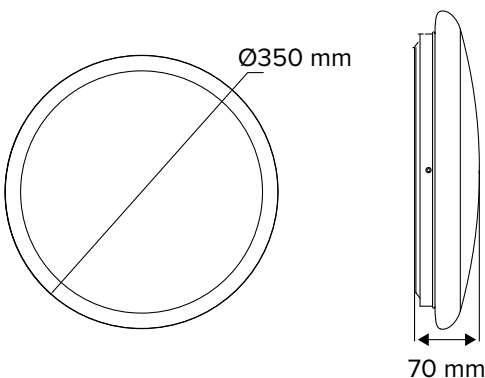

PURO G4

PURO18W-350R
SAP CODE: 2002374

The Puro G4 LED oyster light is designed to provide smooth light distribution and tritone colour capabilities. Available in different sizes and the option of combining a sensor and/or emergency option, the PURO G4 is a perfect all-round oyster light.

PHOTOMETRIC DIAGRAM

Unit: cd

— C0/180 122.5deg
— C90/270 122.2deg

Photometric diagram shown is for 4000K output.

KEY INFORMATION

Power	9 W 12 W 18 W
Lumen Output	850 / 927 / 900 lm 1120 / 1236 / 1200 lm 1700 / 1854 / 1800 lm
Mounting Type	Surface Mount
Dimming Type	Phase-Cut Dimmable (Trailing Edge, 10-100%)
Body Colour	White
IP Rating	IP54
IK Rating	IK04
Operating Ambient Temp.	-20 to 45°C
Connection Type	PA14 Terminals
Driver	Integral
Warranty	5 yrs

PHOTOMETRIC

Efficacy	94 / 103 / 100 lm/W 93 / 103 / 100 lm/W 100 / 109 / 106 lm/W
CCT	3000 / 4000 / 5700 K
CRI	> 80
SDCM	< 5
UGR	N/A
Beam Angle	120°
Flicker-Free	No
Projected Lifespan	>50,000hrs @ Ta 25°C (L80)