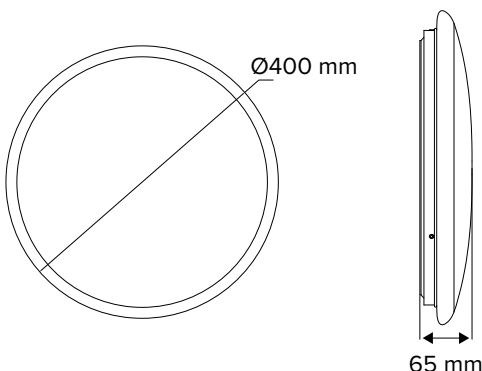

PURO G4

PURO24W-400R
SAP CODE: 2002376

The Puro G4 LED oyster light is designed to provide smooth light distribution and tritone colour capabilities. Available in different sizes and the option of combining a sensor and/or emergency option, the PURO G4 is a perfect all-round oyster light.

PHOTOMETRIC DIAGRAM

Unit: cd
 - C0/180 117.1deg
 - C90/270 116.9deg

Photometric diagram shown is for 4000K output.

KEY INFORMATION

Power	11 W 14 W 22 W
Lumen Output	1080 / 1185 / 1150 lm 1360 / 1494 / 1450 lm 2125 / 2318 / 2250 lm
Mounting Type	Surface Mount
Dimming Type	Phase-Cut Dimmable (Trailing Edge, 10-100%)
Body Colour	White
IP Rating	IP54
IK Rating	IK04
Operating Ambient Temp.	-20 to 45°C
Connection Type	PA14 Terminals
Driver	Integral
Warranty	5 yrs

PHOTOMETRIC

Efficacy	98 / 108 / 105 lm/W 97 / 107 / 104 lm/W 97 / 105 / 102 lm/W
CCT	3000 / 4000 / 5700 K
CRI	> 80
SDCM	< 5
UGR	N/A
Beam Angle	120°
Flicker-Free	No
Projected Lifespan	>50,000hrs @ Ta 25°C (L80)

ELECTRICAL

Input Voltage	220-240Vac, 50/60Hz
Power Factor	> 0.9
Electrical Classification	Class I
Surge Protection	Overload / Short Circuit

OTHERS

Body Material	Steel
Diffuser Material	PMMA
Rebate Scheme Approvals	N/A
Weight	0.83 kg
Dimensions	Ø400 x 65 mm