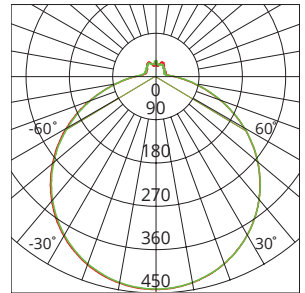

PHOTOMETRIC DIAGRAM

Unit: cd
 - C0/180 117.1deg
 - C90/270 116.9deg

Photometric diagram shown is for 4000K output.

KEY INFORMATION

Power	11 W 14 W 22 W
Lumen Output	1080 / 1185 / 1150 lm 1360 / 1494 / 1450 lm 2125 / 2318 / 2250 lm
Mounting Type	Surface Mount
Dimming Type	Phase-Cut Dimmable (Trailing Edge, 10-100%)
Body Colour	White
IP Rating	IP54
IK Rating	IK04
Operating Ambient Temp.	-20 to 45°C
Connection Type	PA14 Terminals
Driver	Integral
Warranty	5 yrs

PHOTOMETRIC

Efficacy	98 / 108 / 105 lm/W 97 / 107 / 104 lm/W 97 / 105 / 102 lm/W
CCT	3000 / 4000 / 5700 K
CRI	> 80
SDCM	< 5
UGR	N/A
Beam Angle	120°
Flicker-Free	No
Projected Lifespan	>50,000hrs @ Ta 25°C (L80)