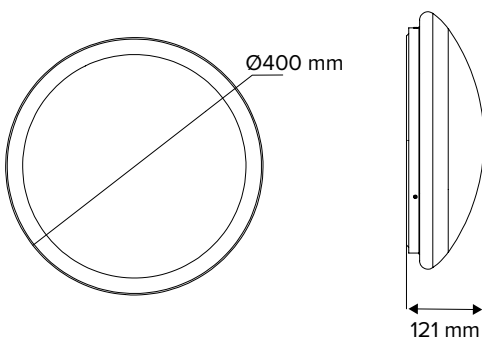

# PURO G4

**PURO25W400R-EM**

SAP CODE: 2001989

The Puro G4 LED oyster light is designed to provide smooth light distribution and tritone colour capabilities. Available in different sizes and the option of combining a sensor and/or emergency option, the PURO G4 is a perfect all-round oyster light.

## DIMENSION DIAGRAMS

## PHOTOMETRIC DIAGRAM

Unit: cd  
C0/180 120.8deg  
C90/270 120.9deg

Photometric diagram shown is for 4000K output.

## KEY INFORMATION

Power	25 W
Lumen Output	2000 / 2220 / 2070 lm
Mounting Type	Surface Mount
Dimming Type	Phase-Cut Dimmable (Trailing Edge, 10-100%)
Body Colour	White
IP Rating	IP54
IK Rating	Not Applicable
Operating Ambient Temp.	0 to 45°C
Connection Type	PA14 Terminals
Driver	Integral
Warranty	5 yrs