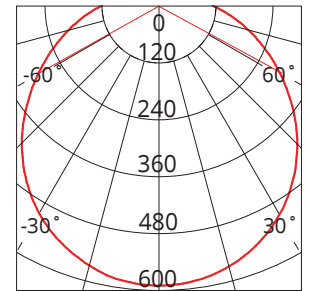

## DIMENSION DIAGRAMS

## PHOTOMETRIC DIAGRAM

Unit: cd  
C0/180 120.8deg  
C90/270 120.9deg

Photometric diagram shown is for 4000K output.