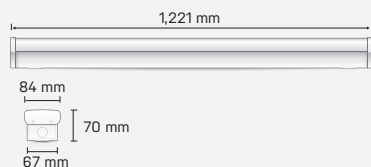

VISTA

VISTA20/40W12-TRI-EM

SAP CODE: 2001063

1200mm, 20/40W
Ecoswitch, Tritone,
conventional
appearance LED batten

An LED replacement for conventional battens with Ecoswitch, a switch to select 20 or 40W and Tritone switchable colour temperature.

Accessories

SUSPENSION KIT; WIREGUARD

Photometric Diagram

Unit: cd
- C0/180 110.0deg
- C90/270 110.0deg

KEY INFORMATION

Lumen Output 40W	4540 / 4880 / 4470lm
- Low Power Mode 20W	2400 / 2510 / 2430lm
Input Power	40W
Hole Cutout Size	N/A
Install	SURFACE MOUNT
Dimming Options	Non-Dimmable
Trim Colour	WHITE
Warranty	5yr
IP Rating	IP20
IK Rating	N/A
IC Rating	N/A
Rebate Scheme Approvals	VEET; REES; IPART LCP 46.75

PHOTOMETRIC

Efficacy 40W	114 / 122 / 112lm/W
- Low Power Mode 20W	120 / 125 / 121lm/W
LED	SMD
CCT	4000 / 4700 / 5700K
CRI	>80
Beam Angle	120°

ELECTRICAL

Driver	Integral
Supply Input	220-240V, 50/60Hz
Driver Output Voltage	20-57VDC
Power Factor	>0.9
LED Input Current (nominal)	350-700mA
Useful life @Ta25° (L70)	50,000hr

CONSTRUCTION

Housing	SPCC steel
Optics	Polycarbonate Diffuser
Adjustable Angle	N/A
Fixings/Hardware	N/A
Connection Type	Terminal Block PA14
Total Weight	2kg
Dimensions	1221x84x70mm
Operating Ambient Temp.	0 to 50°C
Electrical Classification	Class 1
Food Grade Approval	HACCP