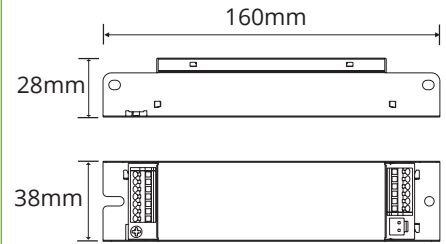

Emergency Battery Kit

Self charging battery for VISTA20/40W12-TRI-EM during blackouts

Emergency Light Kit ensures that lights remain on at a light level sufficient to allow people to see their way for three hours if there is a power failure