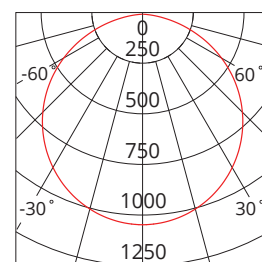

Accessories

SUSPENSION KIT; WIREGUARD

Photometric Diagram

Unit: cd
- C0/180 110.0deg
- C90/270 110.0deg

KEY INFORMATION

Lumen Output 40W	4540 / 4880 / 4470lm
- Low Power Mode 20W	2400 / 2510 / 2430lm
Input Power	40W
Hole Cutout Size	N/A
Install	SURFACE MOUNT
Dimming Options	Non-Dimmable
Trim Colour	WHITE
Warranty	5yr
IP Rating	IP20
IK Rating	N/A
IC Rating	N/A
Rebate Scheme Approvals	VEET; REES; IPART LCP 46.75

PHOTOMETRIC

Efficacy 40W	114 / 122 / 112lm/W
- Low Power Mode 20W	120 / 125 / 121lm/W
LED	SMD
CCT	4000 / 4700 / 5700K
CRI	>80
Beam Angle	120°

ELECTRICAL

Driver	Integral
Supply Input	220-240V, 50/60Hz
Driver Output Voltage	20-57VDC
Power Factor	>0.9
LED Input Current (nominal)	350-700mA
Useful life @Ta25° (L70)	50,000hr