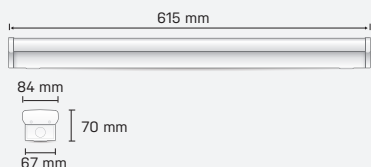

VISTA

VISTA20W06-TRI-EM

SAP CODE: 2001158

Photometric Diagram

Unit: cd
 - C0/180 110.0deg
 - C90/270 110.0deg

600mm, 20W, Tritone, Emergency, conventional appearance LED batten

An LED replacement for conventional battens with Tritone switchable colour temperature and emergency battery.

Accessories

SUSPENSION KIT; WIREGUARD

KEY INFORMATION

Lumen Output	2000 / 2200 / 2100lm
Input Power	20W
Hole Cutout Size	N/A
Install	SURFACE MOUNT
Dimming Options	Non-Dimmable
Trim Colour	WHITE
Warranty	5yr
IP Rating	IP20
IK Rating	N/A
IC Rating	N/A
Rebate Scheme Approvals	N/A

PHOTOMETRIC

Efficacy	100 / 110 / 105lm/W
LED	SMD
CCT	4000 / 4700 / 5700K
CRI	>80
Beam Angle	120°

ELECTRICAL

Driver	Integral
Supply Input	220-240V, 50/60Hz
Driver Output Voltage	20-57VDC
Power Factor	>0.9
LED Input Current (nominal)	VIST-350mA
Useful life @Ta25° (L70)	50,000hr

CONSTRUCTION

Housing	SPCC steel
Optics	Polycarbonate Diffuser
Adjustable Angle	N/A
Fixings/Hardware	N/A
Connection Type	Terminal Block PA14
Total Weight	0.8kg
Dimensions	615x84x70mm
Operating Ambient Temp.	0 to 50°C
Electrical Classification	Class 1
Food Grade Approval	HACCP