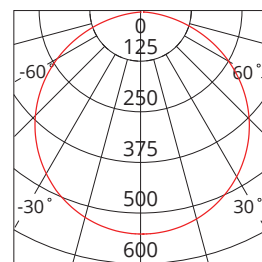

VISTA

VISTA20W06-TRI-EM

SAP CODE: 2001158

Photometric Diagram

Unit: cd
 - C0/180 110.0deg
 - C90/270 110.0deg

600mm, 20W, Tritone, Emergency, conventional appearance LED batten

An LED replacement for conventional battens with Tritone switchable colour temperature and emergency battery.

PHOTOMETRIC

Efficacy	100 / 110 / 105lm/W
LED	SMD
CCT	4000 / 4700 / 5700K
CRI	>80
Beam Angle	120°

ELECTRICAL

Driver	Integral
Supply Input	220-240V, 50/60Hz
Driver Output Voltage	20-57VDC
Power Factor	>0.9
LED Input Current (nominal)	VIST-350mA
Useful life @Ta25° (L70)	50,000hr