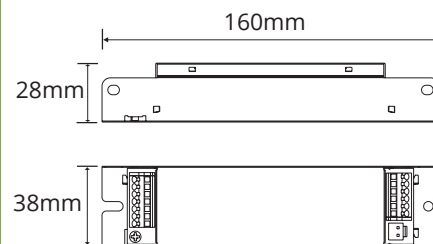

Emergency Battery Kit

Self charging battery for VISTA20W06-TRI-EM during blackouts

Emergency Light Kit ensures that lights remain on at a light level sufficient to allow people to see their way for three hours if there is a power failure