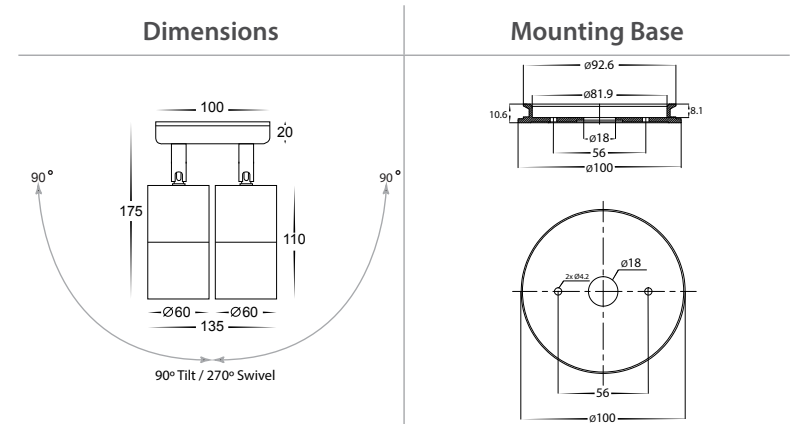

Tivah Aluminium White Double Adjustable Spot Light

Name	Tivah
Material	Aluminium
Colour	Poly Powder Coated White
IP Rating	IP65
Colour Temp	<div style="display: flex; gap: 5px;"> <div style="width: 10px; height: 10px; background-color: #FFD700; border: 1px solid black;"></div> 3000k <div style="width: 10px; height: 10px; background-color: #ADD8E6; border: 1px solid black;"></div> 4000k <div style="width: 10px; height: 10px; background-color: #00CED1; border: 1px solid black;"></div> 5500k </div>
IK Rating	IK10
Installation Type	Wall or Ceiling - Surface Mounted
Diffuser Type	Clear Glass
Lamp Base	Available in either GU10 or MR16
Max Wattage	2x 35w GU10 2x 20w MR16
Protection Class	GU10 = 1 (requires Earth) MR16 = 3 (Low Voltage - No Earth Required)
Lamp Expectancy	<30,000hrs*
CRI	CRI>80
SDCM	<6
UGR	<45
Dimmable	Yes - Triac Dimmable (HV1335T only)
Warranty	3 Years Replacement*

Product Ordering

Image	Part Number	Colour Temp	Lumens	Input Voltage	Beam Angle	Included LED	Barcode
	HV1335T		2x 240-560lm 2x 255-595lm 2x 270-630lm	240v AC	60°	TRI Colour 2x 3/5/7w GU10 LED	9350418015570
	HV1337GU10T	<div style="display: flex; gap: 5px;"> <div style="width: 10px; height: 10px; background-color: #FFD700; border: 1px solid black;"></div> 3000K <div style="width: 10px; height: 10px; background-color: #ADD8E6; border: 1px solid black;"></div> 4000K <div style="width: 10px; height: 10px; background-color: #00CED1; border: 1px solid black;"></div> 5500K </div>	2x 270lm 2x 285lm 2x 300lm		120°	TRI Colour 2x 5w GU10 LED	9350418015587
	HV1337MR16T			12v DC		TRI Colour 2x 5w MR16 LED	9350418015594