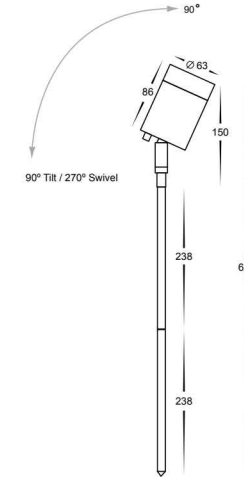

Pointe Aluminium Black or White Garden Spike Light

Name	Pointe
Material	Aluminium
Colour	Poly Powder Coated Black or White
IP Rating	IP65
Colour Temp	 3000k 4000k 5500k
IK Rating	IK08
Installation Type	Ground - Spike
Diffuser Type	Clear Glass
Lamp Base	MR16
Max Wattage	20w
Cable Length	2 Metres
Protection Class	MR16 = 3 (Low Voltage - No Earth Required)
Lamp Expectancy	<30,000hrs*
CRI	CRI>80
SDCM	<6
UGR	<45
Dimmable	No
Warranty	3 Years Replacement*

Dimensions

Related Products

[HV1401T](#)

[HV1401T-BLK](#)

Product Ordering

Image	Part Number	Colour Temp	Lumens	Input Voltage	Beam Angle	Included LED	Barcode
	HV1421T	 3000K 4000K 5500K	270lm	12v DC	120°	TRI Colour 5w MR16 LED	9350418015822
	HV1421T-WHT		285lm			TRI Colour 5w MR16 LED	9350418030504