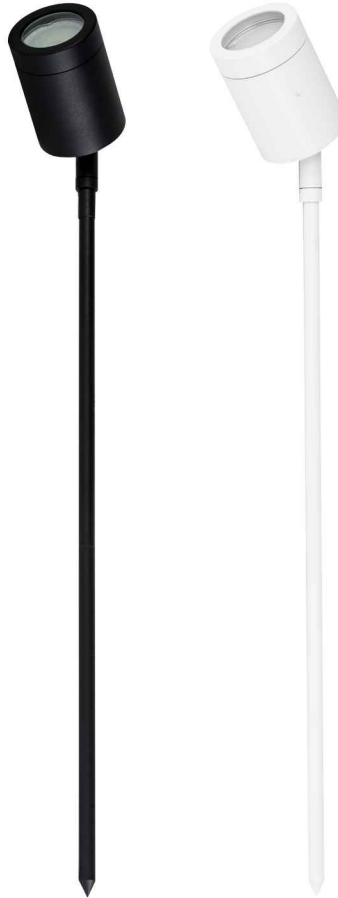

Pointe Aluminium Black or White Garden Spike Light

Name	Pointe
Material	Aluminium
Colour	Poly Powder Coated Black or White
IP Rating	IP65
Colour Temp	 3000k 4000k 5500k
IK Rating	IK08
Installation Type	Ground - Spike
Diffuser Type	Clear Glass
Lamp Base	MR16
Max Wattage	20w
Cable Length	2 Metres
Protection Class	MR16 = 3 (Low Voltage - No Earth Required)
Lamp Expectancy	<30,000hrs*
CRI	CRI>80
SDCM	<6
UGR	<45
Dimmable	No
Warranty	3 Years Replacement*

Dimensions

Related Products

[HV1401T](#)

[HV1401T-BLK](#)

Product Ordering

Image	Part Number	Colour Temp	Lumens	Input Voltage	Beam Angle	Included LED	Barcode
	HV1421T	 3000K 4000K 5500K	270lm	12v DC	120°	TRI Colour 5w MR16 LED	9350418015822
	HV1421T-WHT		285lm			TRI Colour 5w MR16 LED	9350418030504

Optional Havit Compatible Accessories

Image	Part Number	Colour Temp	Input Voltage	Beam Angle	Included LED
MR16 Optional Globes & Drivers					
	HV9507	3000K 4000K 5500K	12v DC	60°	TRI Colour 3/5/7w MR16 LED
	HV9508	3000K 4000K 5500K	24v DC	60°	TRI Colour 3/5/7w MR16 LED
	12v DC LED Drivers	See Catalogue or Website for full range of 12v DC LED Drivers			
Weatherproof Connectors					
	HV9911	Small IP67 Weatherproof Connector			
	HV9912	Medium IP67 Weatherproof Connector			
	HV9913	Large IP67 Weatherproof Connector			