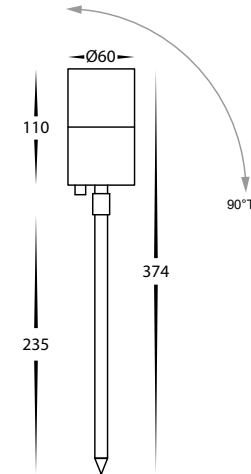

# Tivah Aluminium Black or White Garden Spike Light

<b>Name</b>	Tivah
<b>Material</b>	Aluminium
<b>Colour</b>	Poly Powder Coated Black or White
<b>IP Rating</b>	IP65
<b>Colour Temp</b>	<span style="display: inline-block; width: 10px; height: 10px; background-color: #FFD700; border: 1px solid black;"></span> 3000k <span style="display: inline-block; width: 10px; height: 10px; background-color: #ADD8E6; border: 1px solid black;"></span> 4000k <span style="display: inline-block; width: 10px; height: 10px; background-color: #00CED1; border: 1px solid black;"></span> 5500k
<b>IK Rating</b>	IK08
<b>Installation Type</b>	Ground - Spike
<b>Diffuser Type</b>	Clear Glass
<b>Lamp Base</b>	MR16
<b>Max Wattage</b>	20w
<b>Cable Length</b>	2 Metres
<b>Protection Class</b>	MR16 = 3 (Low Voltage - No Earth Required)
<b>Lamp Expectancy</b>	<30,000hrs*
<b>CRI</b>	CRI>80
<b>SDCM</b>	<6
<b>UGR</b>	<45
<b>Dimmable</b>	No
<b>Warranty</b>	3 Years Replacement*

## Dimensions

## Product Ordering

Image	Part Number	Colour Temp	Lumens	Input Voltage	Beam Angle	Included LED	Barcode
	<b>HV1427T</b>	<span style="display: inline-block; width: 10px; height: 10px; background-color: #FFD700; border: 1px solid black;"></span> 3000K <span style="display: inline-block; width: 10px; height: 10px; background-color: #ADD8E6; border: 1px solid black;"></span> 4000K <span style="display: inline-block; width: 10px; height: 10px; background-color: #00CED1; border: 1px solid black;"></span> 5500K	270lm 285lm 300lm	12v DC	120°	<b>TRI Colour</b> 5w MR16 LED	9350418015853
	<b>HV1427T-WHT</b>					<b>TRI Colour</b> 5w MR16 LED	9350418032669