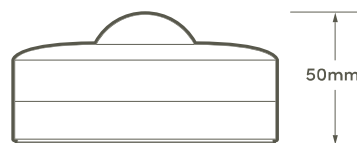

Balearic Surface Occupancy Detector

WHITE

Features

- 360° detection
- Individual settings for time and lux
- Surface mounted
- No minimum load
- Besa box mountable

Technical information

Detection distance:	6m Max
Detection range:	120° side view 360° top view
Ambient light:	<3-2000 Lux
Time delay:	Min 10 sec Max 15 min
Maximum load:	500w LED
IP rating:	IP44
Voltage:	110-240v
Installation Height:	2.2m - 4m